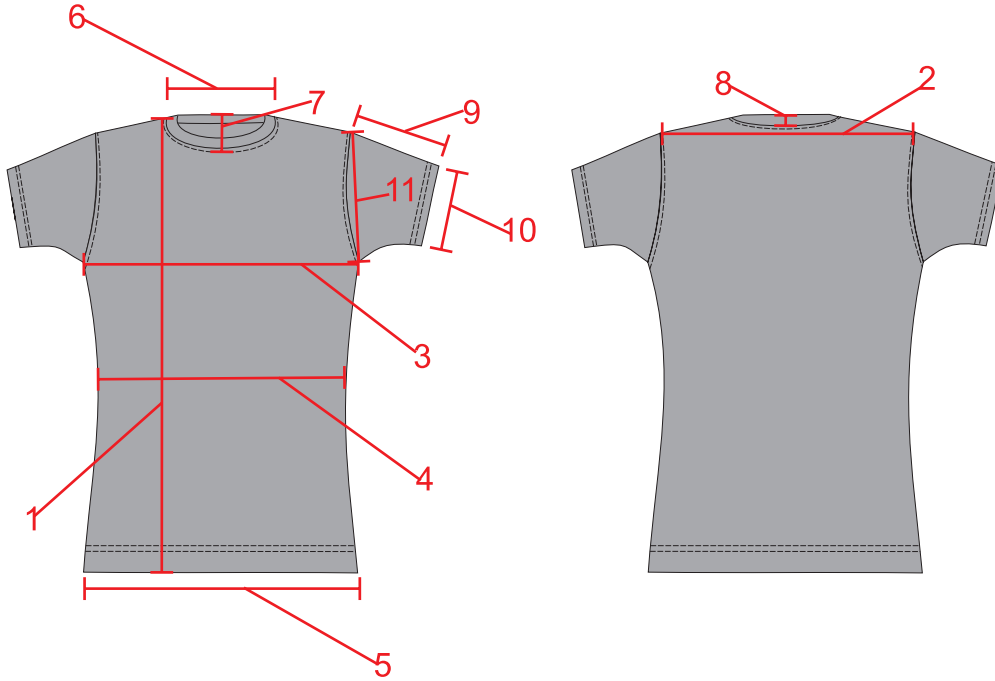

NEXT-LEVEL GARMENTS WORKSHEET

Item: Girl's tee Sizechart

Description: see below

New:

Detail:	XS	S	M	L	XL	2XL	3XL	4XL	5XL	6XL	7XL
1 Total length from shoulder point	66	67	68	69							
2 Shoulder width	35	36	37	38							
3 Chest width	37	39	41	43							
4 Waist 34cm from shoulder point	34	36	38	40							
5 Bottom width	40	42	44	46							
6 Neck width	17	17.5	18	18.5							
7 Front neck drop	9.4	9.7	10	10.3							
8 Back neck rise	2	2	2	2							
9 Sleeve length	10	10.5	11	11.5							
10 Sleeve opening	12.8	13.4	14	14.6							
11 1/2 arm hole straight	16	17	18	19							
12											
13											
14											
15											